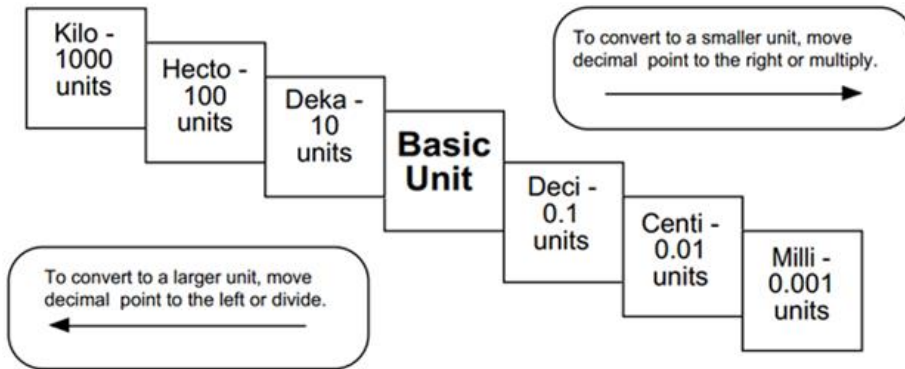

Name: _____ Date: _____

Metric Mania Conversion Practice