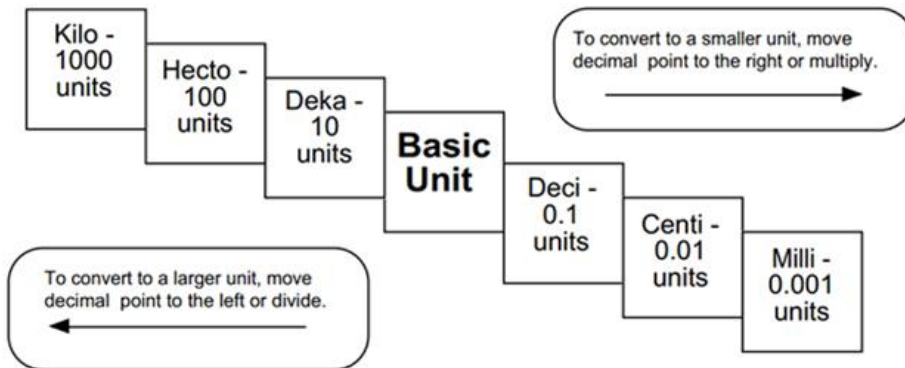

Metric Mania Conversion Practice